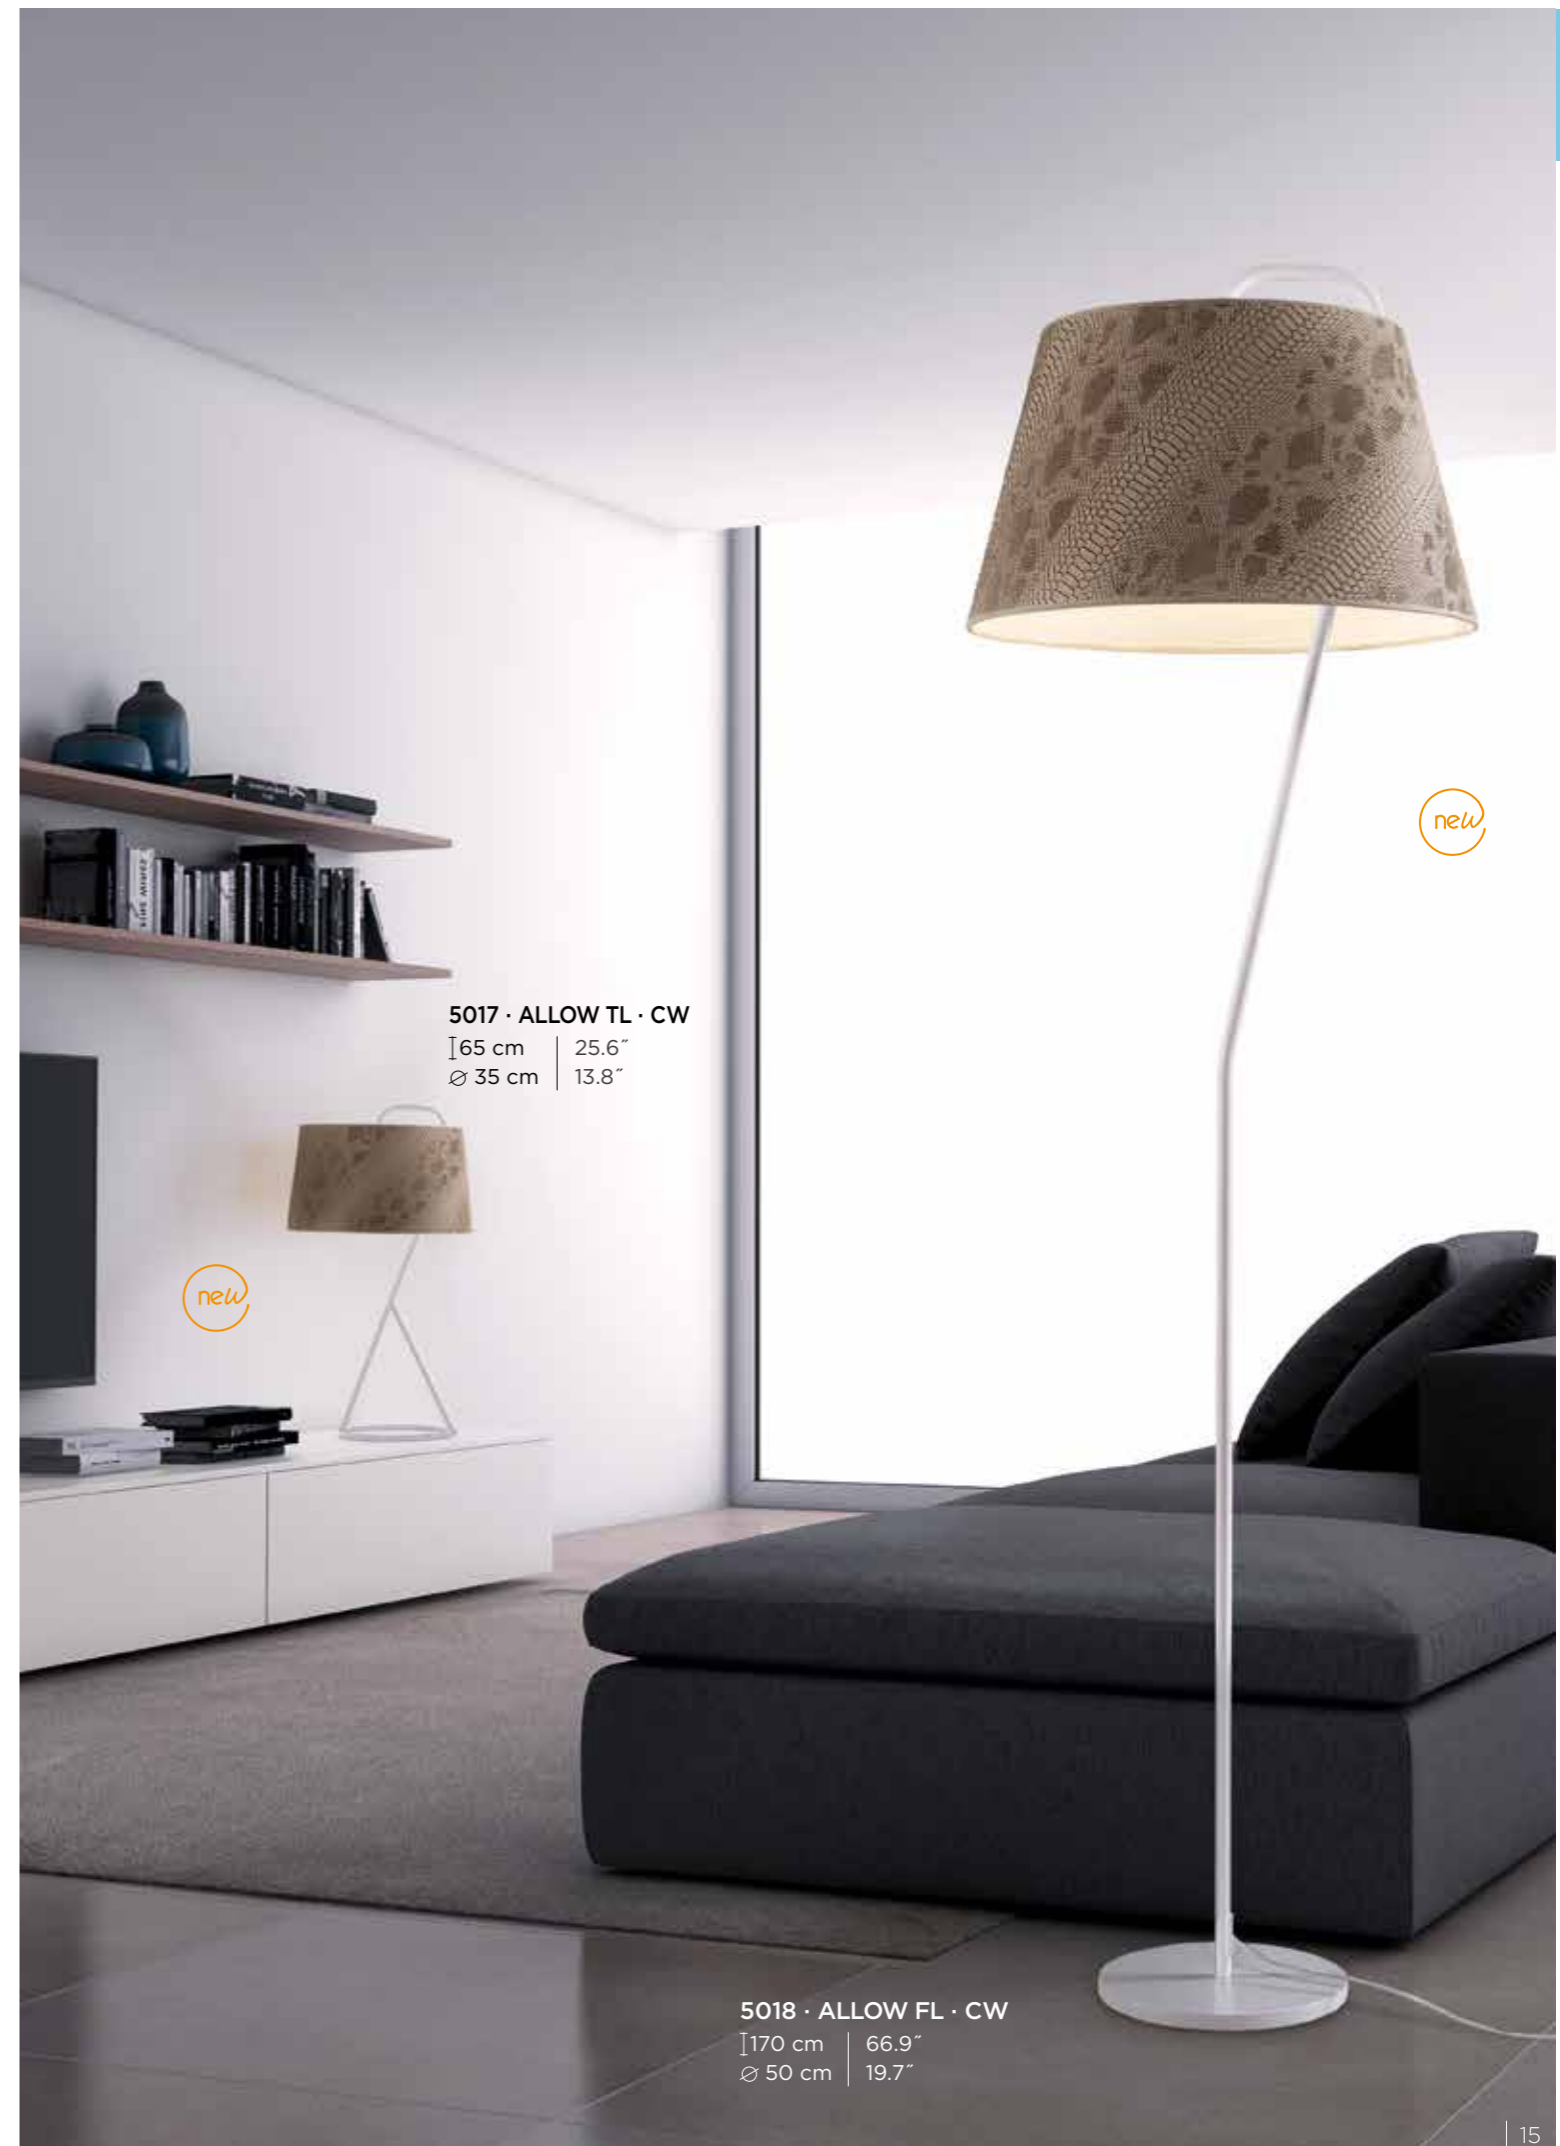

new

5017 · ALLOW TL · CW
[65 cm | 25.6"
Ø 35 cm | 13.8"

new

5018 · ALLOW FL · CW
[170 cm | 66.9"
Ø 50 cm | 19.7"